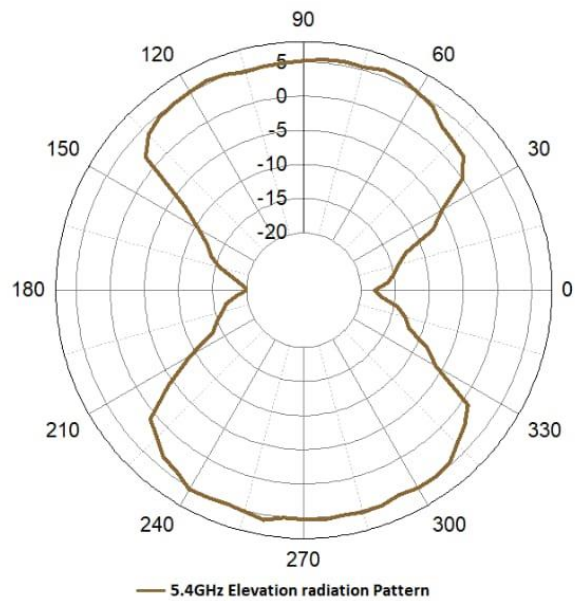

TE TECH SOLUTION

Off Address: Kuvempu Nagar, Naidu Layout, Gangammugudi police station (Near)
Jalahalli-560014, Bengaluru (Mobile No : 8892766984 & 7829139667)
E-mail: sales@tetechsolution.com, Website: www.tetechsolution.com
Registered Address : Rangamati, Sindri, Dhanbad, Jharkhand-828122
GSTIN: - 20GSRPS7685N1ZJ, UAM No.-JH04D0010449, MSME Reg No.: -UDYAM-JH-04-0005539