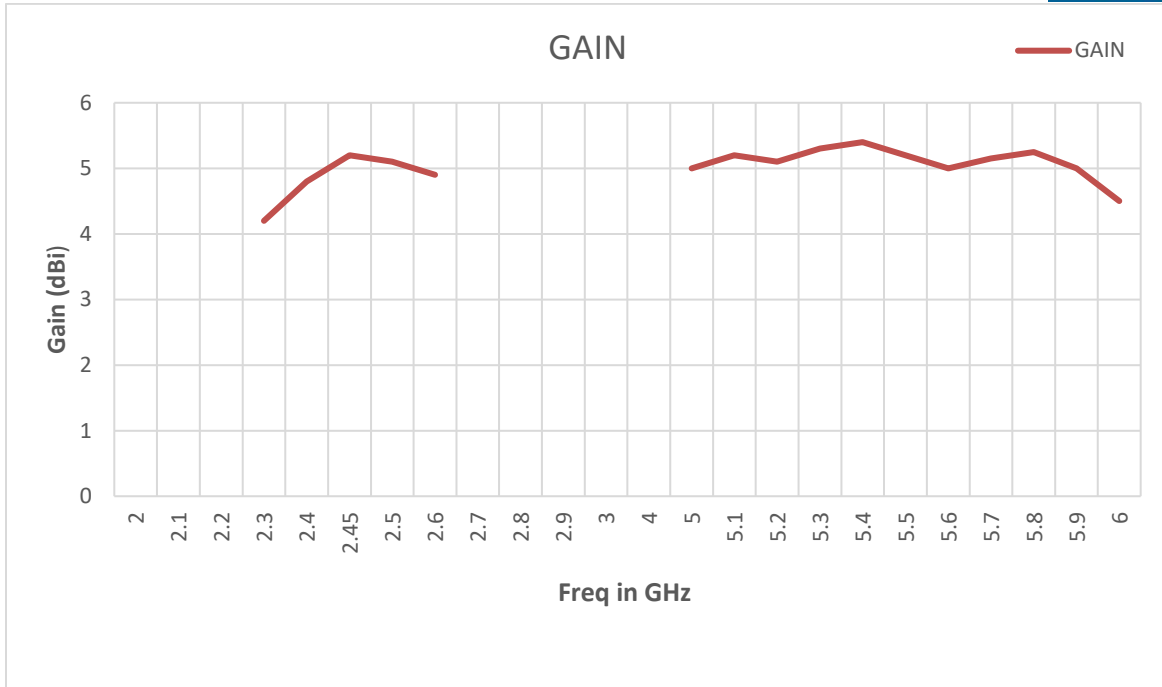

Fig 1. Antenna Gain plot