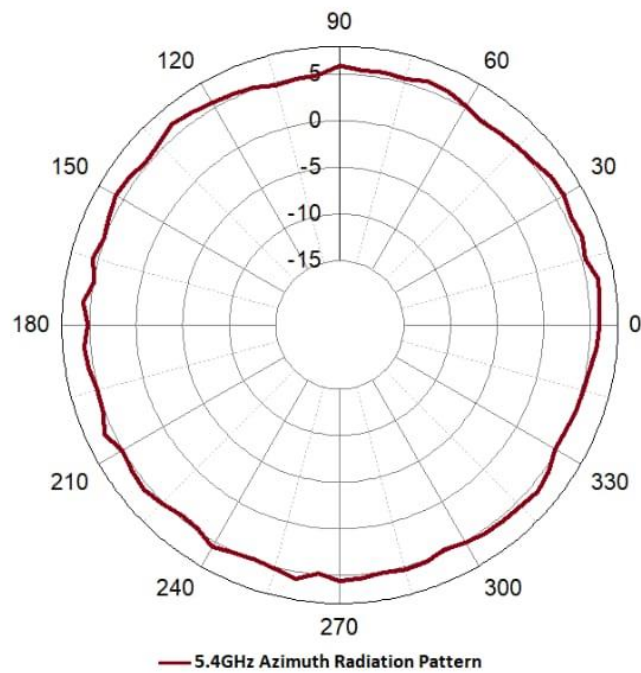

TE TECH SOLUTION

Off Address: Kuvempu Nagar, Naidu Layout, Gangammugudi police station (Near)
Jalahalli-560014, Bengaluru (Mobile No : 8892766984 & 7829139667)
E-mail: sales@tetechsolution.com, Website: www.tetechsolution.com
Registered Address : Rangamati, Sindri, Dhanbad, Jharkhand-828122
GSTIN: - 20GSRPS7685N1ZJ, UAM No.-JH04D0010449, MSME Reg No.: -UDYAM-JH-04-0005539