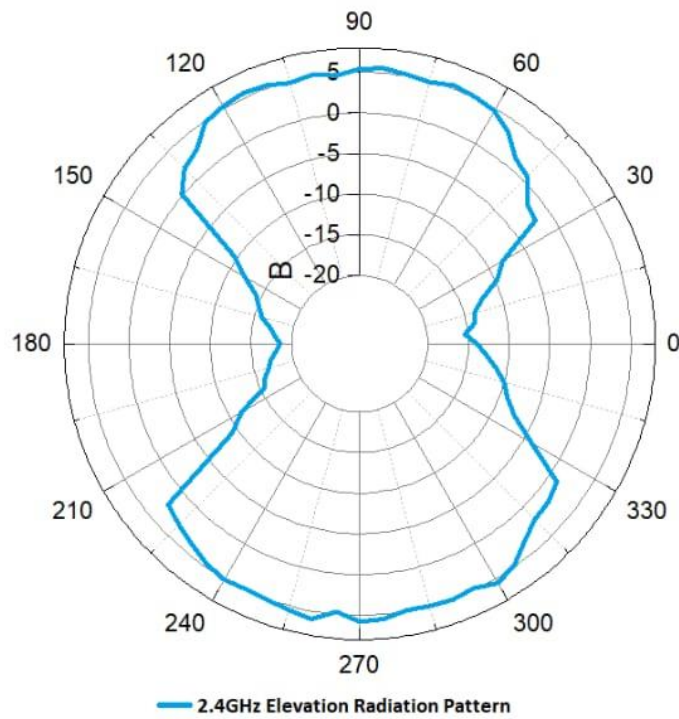

TE TECH SOLUTION

Off Address: Kuvempu Nagar, Naidu Layout, Gangammugudi police station (Near)

Jalahalli-560014, Bengaluru (Mobile No : 8892766984 & 7829139667)

E-mail: sales@tetechsolution.com, Website: www.tetechsolution.com

Registered Address : Rangamati, Sindri, Dhanbad, Jharkhand-828122

GSTIN: - 20GSRPS7685N1ZJ, UAM No.-JH04D0010449, MSME Reg No.: -UDYAM-JH-04-0005539