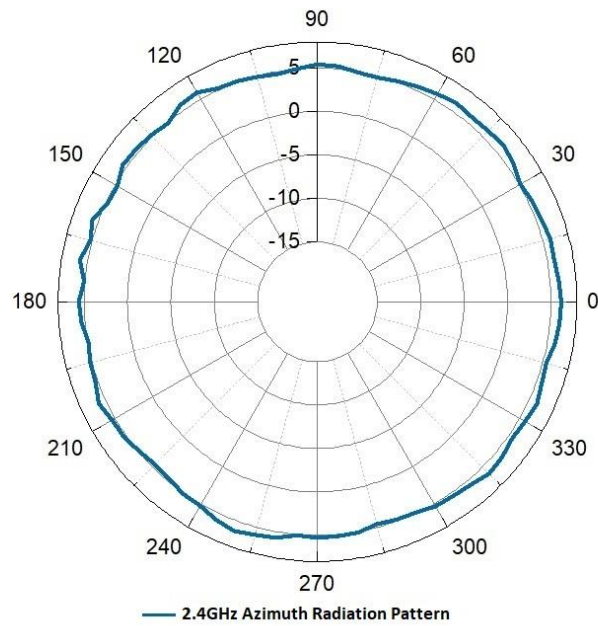

TE TECH SOLUTION

Off Address: Kuvempu Nagar, Naidu Layout, Gangammugudi police station (Near)

Jalahalli-560014, Bengaluru (Mobile No : 8892766984 & 7829139667)

E-mail: sales@tetechsolution.com, Website: www.tetechsolution.com

Registered Address : Rangamati, Sindri, Dhanbad, Jharkhand-828122

GSTIN: - 20GSRPS7685N1ZJ, UAM No.-JH04D0010449, MSME Reg No.: -UDYAM-JH-04-0005539